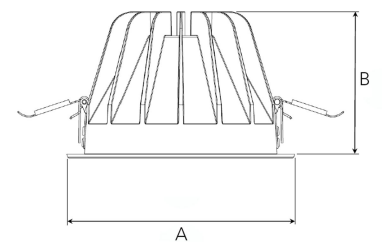

TECHNICAL SPECIFICATION

Product Code	284-532-10
Colour	White
Control	On/off
CRI light colour	930 (BBBL)
Delivered lumen output lm	1266
Driver	Stand alone, included
EEL	E
Light distribution	Flood
Lightsource	LED COB
Mains input voltage	220-240V
Measurements A	195
Measurements B	122
Mounting	Recessed
Position	Fixed
Lifetime	L80 B10 50.000h
Protection	IP 20, class III
Sawing instructions diameter	Ø178
Sawing instructions unit	mm
Start Time	Instant
System power W	9,3
Unit	mm
Weight	0,85

A= 195mm, B= 122mm

Spot	14°		26°		37°		55°	
	m	ø	m	ø	m	ø	m	ø
1.0	0.24	0.47	0.68	1.05	1.0	0.68	1.0	1.05
2.0	0.48	0.94	1.35	2.10	2.0	1.35	2.0	2.10
3.0	0.72	1.41	2.03	3.15	3.0	2.03	3.0	3.15

178mm