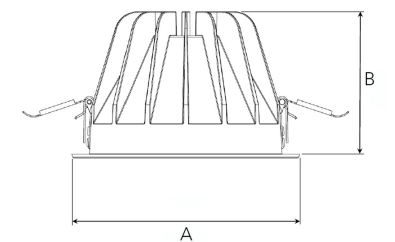

A= 195mm, B= 122mm

Spot		Medium		Flood		Wide Flood	
14°		26°		37°		55°	
m	ø	m	ø	m	ø	m	ø
1.0	0.24	1.0	0.47	1.0	0.68	1.0	1.05
2.0	0.48	2.0	0.94	2.0	1.35	2.0	2.10
3.0	0.72	3.0	1.41	3.0	2.03	3.0	3.15

178mm

TECHNICAL SPECIFICATION

Product Code	284-530-10
Colour	White
Control	On/off
CRI light colour	930 (BBBL)
Delivered lumen output lm	1266
Driver	Stand alone, included
EEL	E
Light distribution	Spot
Lightsource	LED COB
Mains input voltage	220-240V
Measurements A	195
Measurements B	122
Mounting	Recessed
Position	Fixed
Lifetime	L80 B10 50.000h
Protection	IP 20, class III
Sawing instructions diameter	Ø178
Sawing instructions unit	mm
Start Time	Instant
System power W	9,3
Unit	mm
Weight	0,85