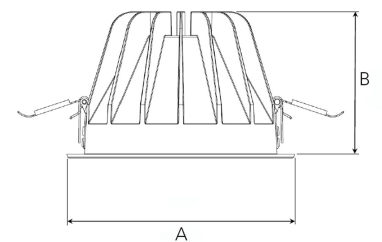

TECHNICAL SPECIFICATION

Product Code	284-501-30
Colour	Grey
Control	On/off
CRI light colour	930 (BBBL)
Delivered lumen output lm	3766
Driver	Stand alone, included
EEL	E
Light distribution	Medium
Lightsource	LED COB
Mains input voltage	220-240 V
Measurements A	195
Measurements B	122
Mounting	Recessed
Position	Fixed
Lifetime	L80 B10, 50.000h
Protection	IP 20, class III
Sawing instructions diameter	178
Start Time	Instant
System power W	30,1
Unit	mm
Weight	0,85

A= 195mm, B= 122mm

Spot	14°		26°		37°		55°	
	m	ø	m	ø	m	ø	m	ø
1.0	0.24	0.47	0.68	1.05	1.0	0.68	2.10	3.15
2.0	0.48	0.94	1.35	2.03	2.0	1.35	2.10	3.15
3.0	0.72	1.41	2.03	3.15	3.0	2.03	3.15	3.15

178mm