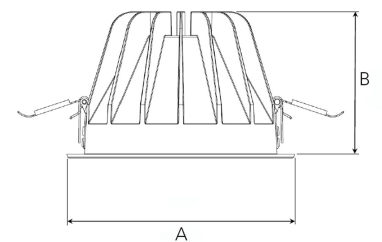

TECHNICAL SPECIFICATION

Product Code	284-501-20
Colour	Black
Control	On/off
CRI light colour	930 (BBBL)
Delivered lumen output lm	3766
Driver	Stand alone, included
EEL	E
Light distribution	Medium
Lightsource	LED COB
Mains input voltage	220-240 V
Measurements A	195
Measurements B	122
Mounting	Recessed
Position	Fixed
Lifetime	L80 B10, 50.000h
Protection	IP 20, class III
Sawing instructions diameter	178
Start Time	Instant
System power W	30,1
Unit	mm
Weight	0,85

A= 195mm, B= 122mm

Spot	14°		26°		37°		55°	
	m	ø	m	ø	m	ø	m	ø
1.0	0.24	0.47	0.68	1.05	1.0	0.68	2.10	3.15
2.0	0.48	0.94	1.35	2.03	2.0	1.35	2.10	3.15
3.0	0.72	1.41	2.03	3.15	3.0	2.03	3.15	3.15

178mm