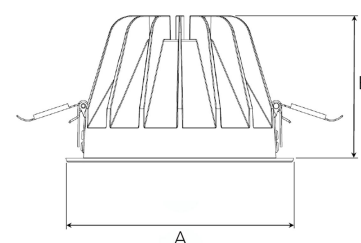

TITAN XL 5000, 930 (BBBL), FLOOD W/ GLASS, BLACK

ITAB

- ✓ Zorgt voor een discreet en geordend plafond.
- ✓ Niet-verblindend, comfortabel licht
- ✓ Verkrijgbaar in verschillende formaten en lumen-pakketten.
- ✓ Geen gereedschap nodig bij de installatie.
- ✓ Verkrijgbaar in drie kleuren: wit, zwart en grijs.

TECHNICAL SPECIFICATION

| | |
|------------------------------|-----------------------|
| Product Code | 284-512-20 |
| Colour | Black |
| Control | On/off |
| CRI light colour | 930 (BBBL) |
| Delivered lumen output lm | 4584 |
| Driver | Stand alone, included |
| EEL | E |
| Light distribution | Flood |
| Lightsource | LED COB |
| Mains input voltage | 220-240 V |
| Measurements A | 195 |
| Measurements B | 122 |
| Mounting | Recessed |
| Position | Fixed |
| Lifetime | L80 B10, 50.000h |
| Protection | IP 20, class III |
| Sawing instructions diameter | 178 |
| Start Time | Instant |
| System power W | 37,9 |
| Unit | mm |
| Weight | 0,85 |

A= 195mm, B= 122mm

| Spot | 14° | | 26° | | 37° | | 55° | |
|------|------|-----|------|-----|------|-----|------|---|
| | m | ø | m | ø | m | ø | m | ø |
| 1.0 | 0.24 | 1.0 | 0.47 | 1.0 | 0.68 | 1.0 | 1.05 | |
| 2.0 | 0.48 | 2.0 | 0.94 | 2.0 | 1.35 | 2.0 | 2.10 | |
| 3.0 | 0.72 | 3.0 | 1.41 | 3.0 | 2.03 | 3.0 | 3.15 | |

178mm