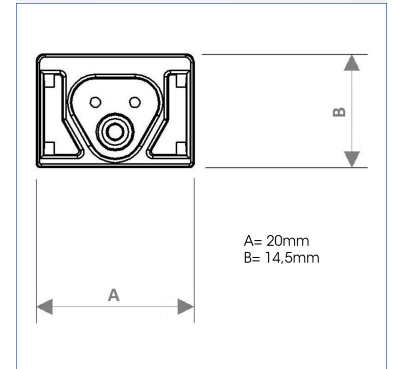

# VECTOR 800LM/M, 830, GREY

ITAB

✓ Verkrijgbaar in verschillende lengtes en lumen-outputs

## TECHNICAL SPECIFICATION

Product Code	231-103-001
Colour	Grey
Control	On/off
CRI light colour	830
Delivered lumen output lm	650lm/m
Driver	Separate
EEL	A
Light distribution	Flood
Lightsource	LED Linear
Mains input voltage	220-240 V
Measurements A	20
Measurements B	14,5
Mounting	Surface
Position	Fixed
Lifetime	L80 B10, 50.000h
Protection	IP 20, class III
Start Time	Instant
System power W	7W/m
Unit	mm
Weight	0,41kg/m

Flood	
m	ø
1.0	2.89
2.0	5.78
3.0	8.67