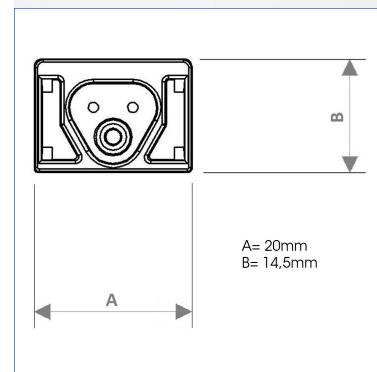

VECTOR HD, 750MM, 3000K

ITAB

✓ Verkrijgbaar in verschillende lengtes en lumen-outputs

TECHNICAL SPECIFICATION

Product Code	231-102-001
Colour	Brushed Stainless steel
Control	On/off
CRI light colour	835
Delivered lumen output lm	710
Driver	Stand alone, Separate
EEL	E
Light distribution	Flood
Lightsource	LED
Mains input voltage	220-240V
Measurements A	20
Measurements B	14.4
Measurements C	750
Mounting	Universal
Position	Universal
Lifetime	L80 B10 50.000h
Protection	IP 20, class III
Sawing instructions unit	mm
Start Time	Instant
System power W	60
Unit	mm
Weight	0,41/m

Flood	
m	ø
1.0	2.89
2.0	5.78
3.0	8.67