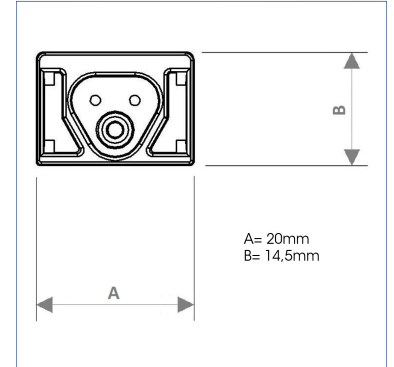

## TECHNICAL SPECIFICATION

Product Code	231-125-003
Colour	Grey
Control	On/off
CRI light colour	830
Delivered lumen output lm	375lm/m
Driver	Separate
EEL	A
Light distribution	Flood
Lightsource	LED Linear
Mains input voltage	220-240 V
Measurements A	20
Measurements B	14,5
Mounting	Surface
Position	Fixed
Lifetime	L80 B10, 50.000h
Protection	IP 20, class III
Start Time	Instant
System power W	4W/m
Unit	mm
Weight	0,41kg/m

Flood	
88°/111°	
m	ø
1.0	2.89
2.0	5.78
3.0	8.67