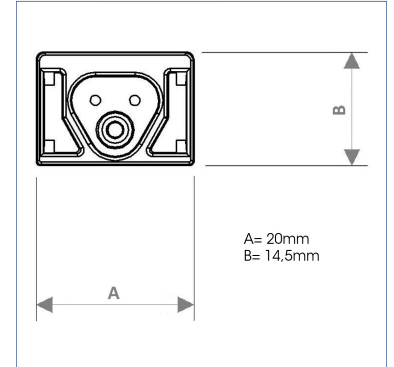

## TECHNICAL SPECIFICATION

Product Code	231-123-003
Colour	Grey
Control	On/off
CRI light colour	830
Delivered lumen output lm	375lm/m
Driver	Separate
EEL	A
Light distribution	Flood
Lightsource	LED Linear
Mains input voltage	220-240 V
Measurements A	20
Measurements B	14,5
Mounting	Surface
Position	Fixed
Lifetime	L80 B10, 50.000h
Protection	IP 20, class III
Start Time	Instant
System power W	4W/m
Unit	mm
Weight	0,41kg/m

Flood	
m	ø
1.0	2.89
2.0	5.78
3.0	8.67