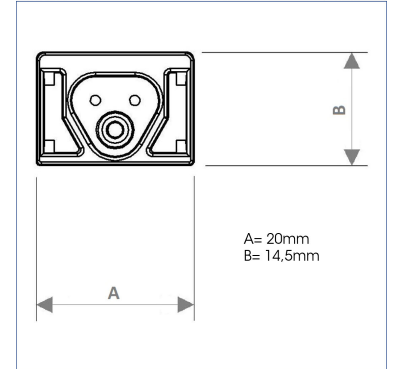

VECTOR 400LM/M, 830, GREY

ITAB

✓ Verkrijgbaar in verschillende lengtes en lumen-outputs

TECHNICAL SPECIFICATION

Product Code	231-120-003
Colour	Grey
Control	On/off
CRI light colour	830
Delivered lumen output lm	375lm/m
Driver	Separate
EEL	A
Light distribution	Flood
Lightsource	LED Linear
Mains input voltage	220-240 V
Measurements A	20
Measurements B	14,5
Mounting	Surface
Position	Fixed
Lifetime	L80 B10, 50.000h
Protection	IP 20, class III
Start Time	Instant
System power W	4W/m
Unit	mm
Weight	0,41kg/m

Flood	
m	88°/111°
1.0	2.89
2.0	5.78
3.0	8.67