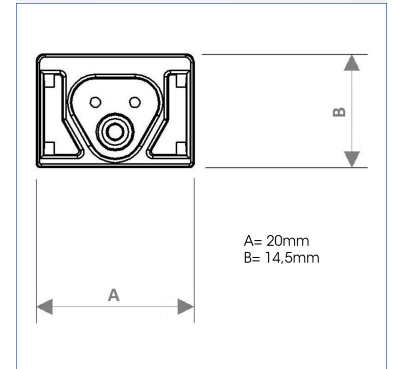

## TECHNICAL SPECIFICATION

Product Code	231-136-003
Colour	Grey
Control	On/off
CRI light colour	830
Delivered lumen output lm	1570lm/m
Driver	Separate
EEL	A++
Light distribution	Flood
Lightsource	LED Linear
Mains input voltage	220-240 V
Measurements A	20
Measurements B	14,5
Mounting	Surface
Position	Fixed
Lifetime	L80 B10, 50.000h
Protection	IP 20, class III
Start Time	Instant
System power W	14W/m
Unit	mm
Weight	0,41kg/m

Flood	
m	88°/111°
1.0	2.89
2.0	5.78
3.0	8.67