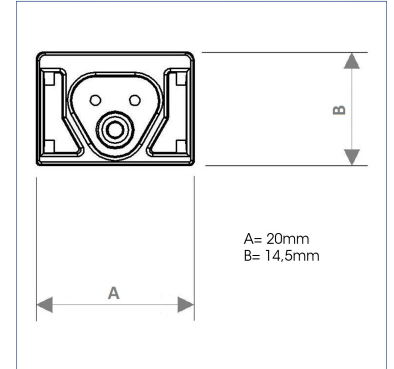

VECTOR 1600LM/M, 830, GREY

ITAB

✓ Verkrijgbaar in verschillende lengtes en lumen-outputs

TECHNICAL SPECIFICATION

| | |
|---------------------------|------------------|
| Product Code | 231-135-003 |
| Colour | Grey |
| Control | On/off |
| CRI light colour | 830 |
| Delivered lumen output lm | 1570lm/m |
| Driver | Separate |
| EEL | A++ |
| Light distribution | Flood |
| Lightsource | LED Linear |
| Mains input voltage | 220-240 V |
| Measurements A | 20 |
| Measurements B | 14,5 |
| Mounting | Surface |
| Position | Fixed |
| Lifetime | L80 B10, 50.000h |
| Protection | IP 20, class III |
| Start Time | Instant |
| System power W | 14W/m |
| Unit | mm |
| Weight | 0,41kg/m |

| Flood | |
|-------|----------|
| m | 88°/111° |
| 1.0 | 2.89 |
| 2.0 | 5.78 |
| 3.0 | 8.67 |