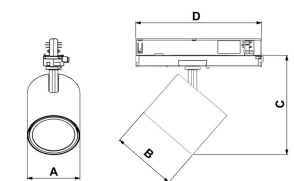

# Zen Evo Mini, White, 3000, 930, Flood, segmented, Track

ITAB

- ✓ Zeer minimalistisch/clean design.
- ✓ Drie verschillende bundelhoeken voor de lichtverdeling
- ✓ Ingebouwde bedieningselementen in de railadapter.
- ✓ Zeer efficiënte chip-on-board ledlichtbron.
- ✓ Verkrijgbaar in wit, zwart en grijs.

## Technical specification

Product Code	367-01071530013
Colour	White
Control	On/off
CRI light colour	930 (BBBL)
Delivered lumen output lm	2950
Driver	Built in
EEL	E
Light distribution	Flood
Lightsource	LED COB
Mains input voltage	220-240V
Measurements A	86
Measurements B	106
Measurements C	164
Measurements D	206
Measurements E	134
Mounting	Track
Position	360°/90°
Lifetime	L80 B10 50.000h
Protection	IP 20, class II
Start Time	Instant
System power W	18,8
Unit	mm
Weight	0,49

A= 86 mm, B= 106 mm, C= 164 mm, D= 206 mm

Spot	Medium	Flood	Wide Flood
19°	29°	49°	70°
m	m	m	m
ø	ø	ø	ø
1.0	0.31	0.52	0.76
2.0	0.62	1.05	1.52
3.0	0.93	1.57	2.28
			3.48