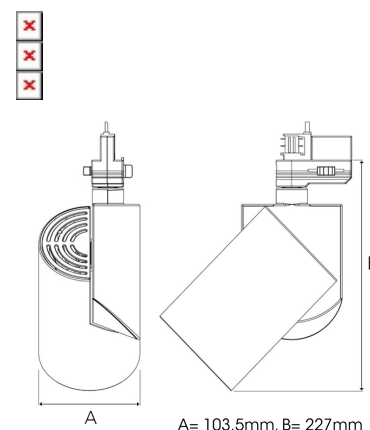

ZYLINDER 4000, 930 (BBBL), WIDE FLOOD W/ GLASS, BLACK

ITAB

- ✓ Zuiver en minimalistisch/clean design.
- ✓ Drie verschillende bundelhoeken voor de lichtverdeling.
- ✓ Ingebouwd elektronisch bedieningspaneel.
- ✓ Zeer efficiënte 'chip on board' ledlichtbron
- ✓ Verkrijgbaar in drie kleuren: wit, zwart en grijs.

TECHNICAL SPECIFICATION

| | |
|---------------------------|------------------|
| Product Code | 288-513-20 |
| Colour | Black |
| Control | On/off |
| CRI light colour | 930 (BBBL) |
| Delivered lumen output lm | 3766 |
| Driver | Built in |
| EEL | E |
| Light distribution | Wide flood |
| Lightsource | LED COB |
| Mains input voltage | 220-240 V |
| Measurements A | 103,5 |
| Measurements B | 227 |
| Mounting | Track |
| Position | 360°/90° |
| Lifetime | L80 B10, 50.000h |
| Protection | IP 20, class I |
| Start Time | Instant |
| System power W | 30,1 |
| Unit | mm |
| Weight | 0,91 |