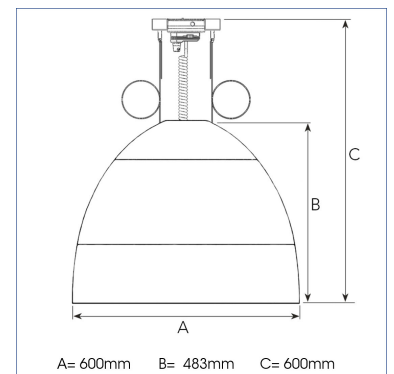

# GLOBE MAXI 3000, 930 (BBBL), MEDIUM, BLACK

- ✓ Groot, aantrekkelijk design
- ✓ Functionele en decoratieve verlichting.
- ✓ Onderdeel van een reeks hanglampen, verkrijgbaar in verschillende formaten en lumen-pakketten.
- ✓ Te monteren aan 3-fasige rail of plafond.

## TECHNICAL SPECIFICATION

|                           |                  |
|---------------------------|------------------|
| Product Code              | 221-559-20       |
| Colour                    | Black            |
| Control                   | On/off           |
| CRI light colour          | 930 (BBBL)       |
| Delivered lumen output lm | 2700             |
| Driver                    | Built in         |
| EEL                       | E                |
| Light distribution        | Medium           |
| Lightsource               | LED COB          |
| Mains input voltage       | 220-240 V        |
| Measurements A            | 600              |
| Measurements B            | 483              |
| Measurements C            | 600              |
| Mounting                  | Suspended        |
| Position                  | Fixed            |
| Lifetime                  | L80 B10, 50.000h |
| Protection                | IP 20, class I   |
| Start Time                | Instant          |
| System power W            | 25               |
| Unit                      | mm               |
| Weight                    | 9                |

| Spot | Medium | Flood |
|------|--------|-------|
| 17°  | 23°    | 38°   |
| m    | m      | m     |
| ∅    | ∅      | ∅     |
| 1.0  | 1.0    | 1.0   |
| 0.30 | 0.41   | 0.70  |
| 2.0  | 2.0    | 2.0   |
| 0.60 | 0.83   | 1.39  |
| 3.0  | 3.0    | 3.0   |
| 0.91 | 1.24   | 2.09  |