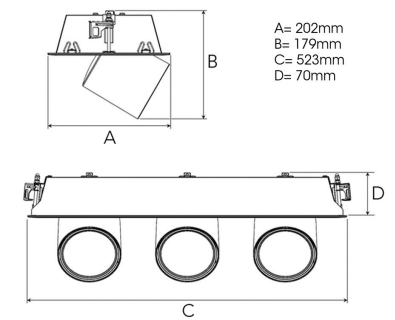

TECHNICAL SPECIFICATION

Product Code	306-573-20
Colour	Black
Control	On/off
CRI light colour	930 (BBBL)
Delivered lumen output lm	3 x 3850
Driver	Stand alone, included
EEL	E
Light distribution	Wide flood
Lightsource	LED COB
Mains input voltage	220-240 V
Measurements A	202
Measurements B	179
Measurements C	523
Measurements D	70
Mounting	Recessed
Position	360°/60°
Lifetime	L80 B10, 50.000h
Protection	IP 20, class III
Sawing instructions x	177
Sawing instructions y	512
Start Time	Instant
System power W	3 x 35,3
Unit	mm
Weight	2,8

Spot		Medium		Flood		Wide Flood	
14°		27°		38°		56°	
m	ø	m	ø	m	ø	m	ø
1.0	0.25	1.0	0.48	1.0	0.69	1.0	1.07
2.0	0.49	2.0	0.95	2.0	1.39	2.0	2.14
3.0	0.74	3.0	1.43	3.0	2.08	3.0	3.22

177 x 512mm