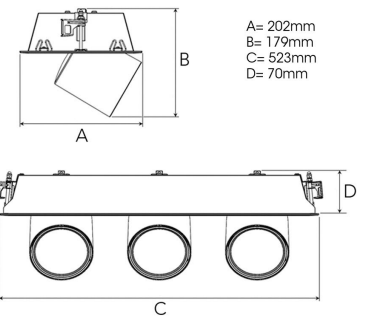

TECHNICAL SPECIFICATION

Product Code	306-573-10
Colour	White
Control	On/off
CRI light colour	930 (BBBL)
Delivered lumen output lm	3 x 3850
Driver	Stand alone, included
EEL	E
Light distribution	Wide flood
Lightsource	LED COB
Mains input voltage	220-240 V
Measurements A	202
Measurements B	179
Measurements C	523
Measurements D	70
Mounting	Recessed
Position	360°/60°
Lifetime	L80 B10, 50.000h
Protection	IP 20, class III
Sawing instructions x	177
Sawing instructions y	512
Start Time	Instant
System power W	3 x 35,3
Unit	mm
Weight	2,8

Spot		Medium		Flood		Wide Flood	
14°		27°		38°		56°	
m	ø	m	ø	m	ø	m	ø
1.0	0.25	1.0	0.48	1.0	0.69	1.0	1.07
2.0	0.49	2.0	0.95	2.0	1.39	2.0	2.14
3.0	0.74	3.0	1.43	3.0	2.08	3.0	3.22

177 x 512mm