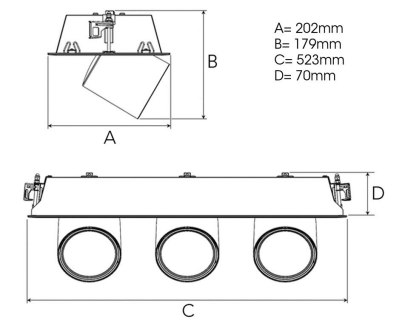

## TECHNICAL SPECIFICATION

Product Code	306-568-20
Colour	Black
Control	On/off
CRI light colour	930 (BBBL)
Delivered lumen output lm	3 x 2800
Driver	Stand alone, included
EEL	E
Light distribution	Wide flood
Lightsource	LED COB
Mains input voltage	220-240 V
Measurements A	202
Measurements B	179
Measurements C	523
Measurements D	70
Mounting	Recessed
Position	360°/60°
Lifetime	L80 B10, 50.000h
Protection	IP 20, class III
Sawing instructions x	177
Sawing instructions y	512
Start Time	Instant
System power W	3 x 24,3
Unit	mm
Weight	2.8

Spot		Medium		Flood		Wide Flood	
14°		27°		38°		56°	
m	ø	m	ø	m	ø	m	ø
1.0	0.25	1.0	0.48	1.0	0.69	1.0	1.07
2.0	0.49	2.0	0.95	2.0	1.39	2.0	2.14
3.0	0.74	3.0	1.43	3.0	2.08	3.0	3.22

177 x 512mm