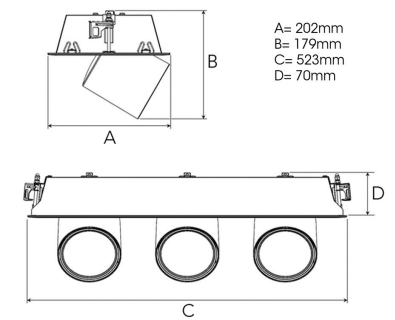

## TECHNICAL SPECIFICATION

Product Code	306-568-10
Colour	White
Control	On/off
CRI light colour	930 (BBBL)
Delivered lumen output lm	3 x 2800
Driver	Stand alone, included
EEL	E
Light distribution	Wide flood
Lightsource	LED COB
Mains input voltage	220-240 V
Measurements A	202
Measurements B	179
Measurements C	523
Measurements D	70
Mounting	Recessed
Position	360°/60°
Lifetime	L80 B10, 50.000h
Protection	IP 20, class III
Sawing instructions x	177
Sawing instructions y	512
Start Time	Instant
System power W	3 x 24,3
Unit	mm
Weight	2.8

Spot		Medium		Flood		Wide Flood	
14°		27°		38°		56°	
m	ø	m	ø	m	ø	m	ø
1.0	0.25	1.0	0.48	1.0	0.69	1.0	1.07
2.0	0.49	2.0	0.95	2.0	1.39	2.0	2.14
3.0	0.74	3.0	1.43	3.0	2.08	3.0	3.22

177 x 512mm