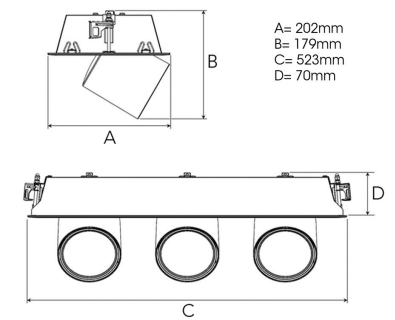

## TECHNICAL SPECIFICATION

Product Code	306-571-30
Colour	Grey
Control	On/off
CRI light colour	930 (BBBL)
Delivered lumen output lm	3 x 3850
Driver	Stand alone, included
EEL	E
Light distribution	Medium
Lightsource	LED COB
Mains input voltage	220-240 V
Measurements A	202
Measurements B	179
Measurements C	523
Measurements D	70
Mounting	Recessed
Position	360°/60°
Lifetime	L80 B10, 50.000h
Protection	IP 20, class III
Sawing instructions x	177
Sawing instructions y	512
Start Time	Instant
System power W	3 x 35,3
Unit	mm
Weight	2,8

A= 202mm  
B= 179mm  
C= 523mm  
D= 70mm

Spot		Medium		Flood		Wide Flood	
14°		27°		38°		56°	
m	ø	m	ø	m	ø	m	ø
1.0	0.25	1.0	0.48	1.0	0.69	1.0	1.07
2.0	0.49	2.0	0.95	2.0	1.39	2.0	2.14
3.0	0.74	3.0	1.43	3.0	2.08	3.0	3.22

177 x 512mm