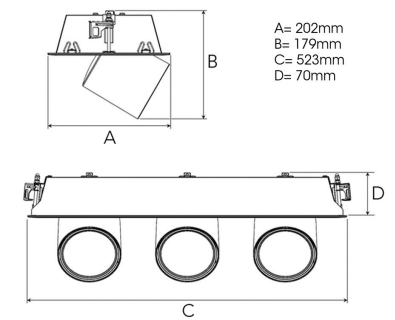

TECHNICAL SPECIFICATION

Product Code	306-571-10
Colour	White
Control	On/off
CRI light colour	930 (BBBL)
Delivered lumen output lm	3 x 3850
Driver	Stand alone, included
EEL	E
Light distribution	Medium
Lightsource	LED COB
Mains input voltage	220-240 V
Measurements A	202
Measurements B	179
Measurements C	523
Measurements D	70
Mounting	Recessed
Position	360°/60°
Lifetime	L80 B10, 50.000h
Protection	IP 20, class III
Sawing instructions x	177
Sawing instructions y	512
Start Time	Instant
System power W	3 x 35,3
Unit	mm
Weight	2,8

Spot		Medium		Flood		Wide Flood	
14°		27°		38°		56°	
m	ø	m	ø	m	ø	m	ø
1.0	0.25	1.0	0.48	1.0	0.69	1.0	1.07
2.0	0.49	2.0	0.95	2.0	1.39	2.0	2.14
3.0	0.74	3.0	1.43	3.0	2.08	3.0	3.22

177 x 512mm