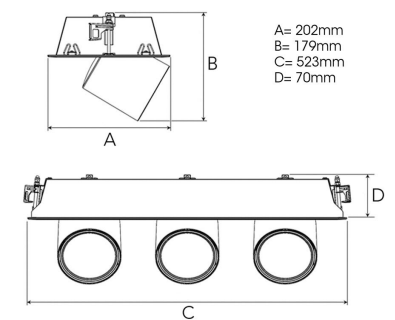

TECHNICAL SPECIFICATION

Product Code	306-562-30
Colour	Grey
Control	On/off
CRI light colour	930 (BBBL)
Delivered lumen output lm	3 x 2800
Driver	Stand alone, included
EEL	E
Light distribution	Flood
Lightsource	LED COB
Mains input voltage	220-240 V
Measurements A	202
Measurements B	179
Measurements C	523
Measurements D	70
Mounting	Recessed
Position	360°/60°
Lifetime	L80 B10, 50.000h
Protection	IP 20, class III
Sawing instructions x	177
Sawing instructions y	512
Start Time	Instant
System power W	3 x 24,3
Unit	mm
Weight	2.8

A= 202mm
B= 179mm
C= 523mm
D= 70mm

Spot		Medium		Flood		Wide Flood	
14°		27°		38°		56°	
m	ø	m	ø	m	ø	m	ø
1.0	0.25	1.0	0.48	1.0	0.69	1.0	1.07
2.0	0.49	2.0	0.95	2.0	1.39	2.0	2.14
3.0	0.74	3.0	1.43	3.0	2.08	3.0	3.22

177 x 512mm