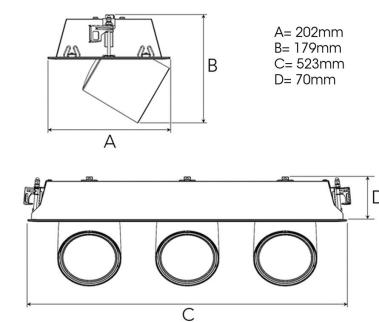

## TECHNICAL SPECIFICATION

Product Code	306-562-20
Colour	Black
Control	On/off
CRI light colour	930 (BBBL)
Delivered lumen output lm	3 x 2800
Driver	Stand alone, included
EEL	E
Light distribution	Flood
Lightsource	LED COB
Mains input voltage	220-240 V
Measurements A	202
Measurements B	179
Measurements C	523
Measurements D	70
Mounting	Recessed
Position	360°/60°
Lifetime	L80 B10, 50.000h
Protection	IP 20, class III
Sawing instructions x	177
Sawing instructions y	512
Start Time	Instant
System power W	3 x 24,3
Unit	mm
Weight	2.8

A= 202mm  
B= 179mm  
C= 523mm  
D= 70mm

Spot		Medium		Flood		Wide Flood	
14°		27°		38°		56°	
m	ø	m	ø	m	ø	m	ø
1.0	0.25	1.0	0.48	1.0	0.69	1.0	1.07
2.0	0.49	2.0	0.95	2.0	1.39	2.0	2.14
3.0	0.74	3.0	1.43	3.0	2.08	3.0	3.22

177 x 512mm