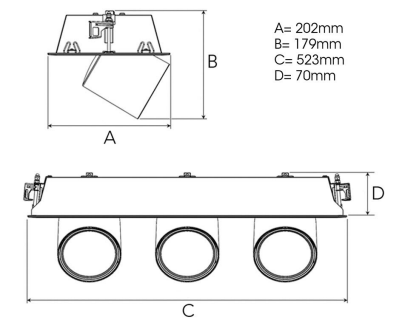

TECHNICAL SPECIFICATION

Product Code	306-562-10
Colour	White
Control	On/off
CRI light colour	930 (BBBL)
Delivered lumen output lm	3 x 2800
Driver	Stand alone, included
EEL	E
Light distribution	Flood
Lightsource	LED COB
Mains input voltage	220-240 V
Measurements A	202
Measurements B	179
Measurements C	523
Measurements D	70
Mounting	Recessed
Position	360°/60°
Lifetime	L80 B10, 50.000h
Protection	IP 20, class III
Sawing instructions x	177
Sawing instructions y	512
Start Time	Instant
System power W	3 x 24,3
Unit	mm
Weight	2.8

A= 202mm
B= 179mm
C= 523mm
D= 70mm

Spot		Medium		Flood		Wide Flood	
14°		27°		38°		56°	
m	ø	m	ø	m	ø	m	ø
1.0	0.25	1.0	0.48	1.0	0.69	1.0	1.07
2.0	0.49	2.0	0.95	2.0	1.39	2.0	2.14
3.0	0.74	3.0	1.43	3.0	2.08	3.0	3.22

177 x 512mm