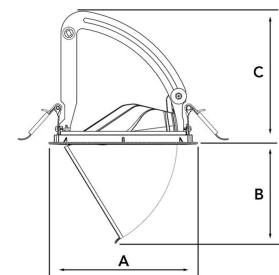

TECHNICAL SPECIFICATION

Product Code	282-593-30
Colour	Grey
Control	On/off
CRI light colour	940
Delivered lumen output lm	3800
Driver	Stand alone, included
EEL	E
Light distribution	Wide flood
Lightsource	LED COB
Mains input voltage	220-240V
Measurements A	170
Measurements B	115,5
Measurements C	150
Mounting	Recessed
Position	360°/60°
Lifetime	L80 B10, 50.000h
Protection	IP 20, class III
Sawing instructions diameter	160
Start Time	Instant
System power W	36
Unit	mm
Weight	0,92

A= 170mm, B= 115,5mm, C= 150mm

Spot	Medium	Flood	Wide Flood
14°	26°	37°	55°
m	m	m	m
1.0	1.0	1.0	1.0
2.0	2.0	2.0	2.0
3.0	3.0	3.0	3.0
0.24	0.47	0.68	1.05
0.48	0.94	1.35	2.10
0.72	1.41	2.03	3.15

160mm