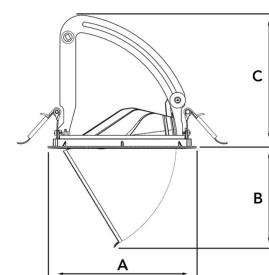

## TECHNICAL SPECIFICATION

Product Code	282-593-10
Colour	White
Control	On/off
CRI light colour	940
Delivered lumen output lm	3800
Driver	Stand alone, included
EEL	E
Light distribution	Wide flood
Lightsource	LED COB
Mains input voltage	220-240V
Measurements A	170
Measurements B	115,5
Measurements C	150
Mounting	Recessed
Position	360°/60°
Lifetime	L80 B10, 50.000h
Protection	IP 20, class III
Sawing instructions diameter	160
Start Time	Instant
System power W	36
Unit	mm
Weight	0,92

A= 170mm, B= 115,5mm, C= 150mm

Spot	14°	Medium	26°	Flood	37°	Wide Flood	55°
m	ø	m	ø	m	ø	m	ø
1.0	0.24	1.0	0.47	1.0	0.68	1.0	1.05
2.0	0.48	2.0	0.94	2.0	1.35	2.0	2.10
3.0	0.72	3.0	1.41	3.0	2.03	3.0	3.15

160mm