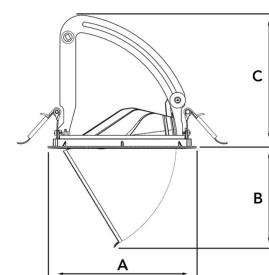

TECHNICAL SPECIFICATION

Product Code	282-543-10
Colour	White
Control	On/off
CRI light colour	940
Delivered lumen output lm	2800
Driver	Stand alone, included
EEL	E
Light distribution	Wide flood
Lightsource	LED COB
Mains input voltage	220-240V
Measurements A	170
Measurements B	115,5
Measurements C	150
Mounting	Recessed
Position	360°/60°
Lifetime	L80 B10, 50.000h
Protection	IP 20, class III
Sawing instructions diameter	160
Start Time	Instant
System power W	24,5
Unit	mm
Weight	0,92

A= 170mm, B= 115,5mm, C= 150mm

Spot	Medium	Flood	Wide Flood
14°	26°	37°	55°
m	m	m	m
ø	ø	ø	ø
1.0	1.0	1.0	1.0
0.24	0.47	0.68	1.05
2.0	2.0	2.0	2.0
0.48	0.94	1.35	2.10
3.0	3.0	3.0	3.0
0.72	1.41	2.08	3.15

160mm