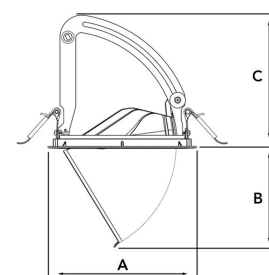

TECHNICAL SPECIFICATION

Product Code	282-590-30
Colour	Grey
Control	On/off
CRI light colour	940
Delivered lumen output lm	3800
Driver	Stand alone, included
EEL	E
Light distribution	Spot
Lightsource	LED COB
Mains input voltage	220-240V
Measurements A	170
Measurements B	115,5
Measurements C	150
Mounting	Recessed
Position	360°/60°
Lifetime	L80 B10, 50.000h
Protection	IP 20, class III
Sawing instructions diameter	160
Start Time	Instant
System power W	36
Unit	mm
Weight	0,92

A= 170mm, B= 115,5mm, C= 150mm

Spot	14°	Medium	26°	Flood	37°	Wide Flood	55°
m	ø	m	ø	m	ø	m	ø
1.0	0.24	1.0	0.47	1.0	0.68	1.0	1.05
2.0	0.48	2.0	0.94	2.0	1.35	2.0	2.10
3.0	0.72	3.0	1.41	3.0	2.03	3.0	3.15

160mm