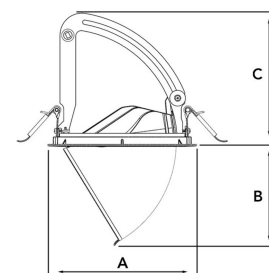

## TECHNICAL SPECIFICATION

Product Code	282-590-20
Colour	Black
Control	On/off
CRI light colour	940
Delivered lumen output lm	3800
Driver	Stand alone, included
EEL	E
Light distribution	Spot
Lightsource	LED COB
Mains input voltage	220-240V
Measurements A	170
Measurements B	115,5
Measurements C	150
Mounting	Recessed
Position	360°/60°
Lifetime	L80 B10, 50.000h
Protection	IP 20, class III
Sawing instructions diameter	160
Start Time	Instant
System power W	36
Unit	mm
Weight	0,92

A= 170mm, B= 115,5mm, C= 150mm

Spot	Medium	Flood	Wide Flood
14°	26°	37°	55°
m	m	m	m
ø	ø	ø	ø
1.0	1.0	1.0	1.0
0.24	0.47	0.68	1.05
2.0	2.0	2.0	2.0
0.48	0.94	1.35	2.10
3.0	3.0	3.0	3.0
0.72	1.41	2.08	3.15

160mm