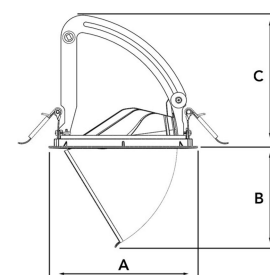

TECHNICAL SPECIFICATION

Product Code	282-590-10
Colour	White
Control	On/off
CRI light colour	940
Delivered lumen output lm	3800
Driver	Stand alone, included
EEL	E
Light distribution	Spot
Lightsource	LED COB
Mains input voltage	220-240V
Measurements A	170
Measurements B	115,5
Measurements C	150
Mounting	Recessed
Position	360°/60°
Lifetime	L80 B10, 50.000h
Protection	IP 20, class III
Sawing instructions diameter	160
Start Time	Instant
System power W	36
Unit	mm
Weight	0,92

A= 170mm, B= 115,5mm, C= 150mm

Spot	Medium	Flood	Wide Flood
14°	26°	37°	55°
m	ø	m	ø
1.0	0.24	1.0	0.68
2.0	0.48	2.0	1.35
3.0	0.72	3.0	2.03
1.0	0.47	1.0	1.05
2.0	0.94	2.0	2.10
3.0	1.41	3.0	3.15

160mm