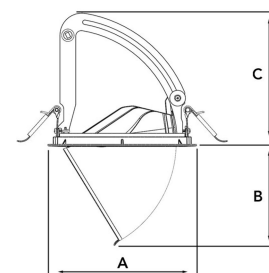

TECHNICAL SPECIFICATION

Product Code	282-540-10
Colour	White
Control	On/off
CRI light colour	940
Delivered lumen output lm	2800
Driver	Stand alone, included
EEL	E
Light distribution	Spot
Lightsource	LED COB
Mains input voltage	220-240V
Measurements A	170
Measurements B	115,5
Measurements C	150
Mounting	Recessed
Position	360°/60°
Lifetime	L80 B10, 50.000h
Protection	IP 20, class III
Sawing instructions diameter	160
Start Time	Instant
System power W	24,5
Unit	mm
Weight	0,92

A= 170mm, B= 115,5mm, C= 150mm

Spot	Medium	Flood	Wide Flood
14°	26°	37°	55°
m	ø	m	ø
1.0	0.24	1.0	0.68
2.0	0.48	2.0	1.35
3.0	0.72	3.0	2.03
1.0	0.47	1.0	1.05
2.0	0.94	2.0	2.10
3.0	1.41	3.0	3.15

160mm