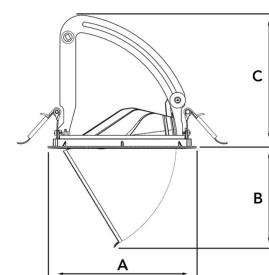

TECHNICAL SPECIFICATION

Product Code	282-591-30
Colour	Grey
Control	On/off
CRI light colour	940
Delivered lumen output lm	3800
Driver	Stand alone, included
EEL	E
Light distribution	Medium
Lightsource	LED COB
Mains input voltage	220-240V
Measurements A	170
Measurements B	115,5
Measurements C	150
Mounting	Recessed
Position	360°/60°
Lifetime	L80 B10, 50.000h
Protection	IP 20, class III
Sawing instructions diameter	160
Start Time	Instant
System power W	36
Unit	mm
Weight	0,92

A= 170mm, B= 115,5mm, C= 150mm

Spot	14°	Medium	26°	Flood	37°	Wide Flood	55°
m	0,24	0,47	0,68	1,05			
2,0	0,48	0,94	1,35	2,10			
3,0	0,72	1,41	2,03	3,15			

160mm