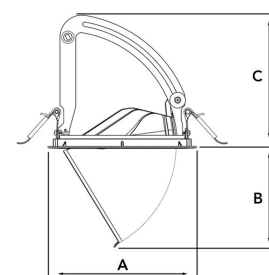

TECHNICAL SPECIFICATION

Product Code	282-541-30
Colour	Grey
Control	On/off
CRI light colour	940
Delivered lumen output lm	2800
Driver	Stand alone, included
EEL	E
Light distribution	Medium
Lightsource	LED COB
Mains input voltage	220-240V
Measurements A	170
Measurements B	115,5
Measurements C	150
Mounting	Recessed
Position	360°/60°
Lifetime	L80 B10, 50.000h
Protection	IP 20, class III
Sawing instructions diameter	160
Start Time	Instant
System power W	24,5
Unit	mm
Weight	0,92

A= 170mm, B= 115,5mm, C= 150mm

Spot	14°	Medium	26°	Flood	37°	Wide Flood	55°
m	ø	m	ø	m	ø	m	ø
1.0	0.24	1.0	0.47	1.0	0.68	1.0	1.05
2.0	0.48	2.0	0.94	2.0	1.35	2.0	2.10
3.0	0.72	3.0	1.41	3.0	2.03	3.0	3.15

160mm