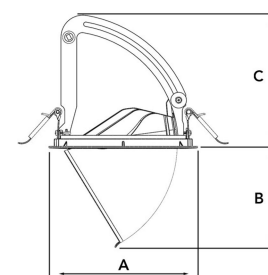

TECHNICAL SPECIFICATION

Product Code	282-592-10
Colour	White
Control	On/off
CRI light colour	940
Delivered lumen output lm	3800
Driver	Stand alone, included
EEL	E
Light distribution	Flood
Lightsource	LED COB
Mains input voltage	220-240V
Measurements A	170
Measurements B	115,5
Measurements C	150
Mounting	Recessed
Position	360°/60°
Lifetime	L80 B10, 50.000h
Protection	IP 20, class III
Sawing instructions diameter	160
Start Time	Instant
System power W	36
Unit	mm
Weight	0,92

A= 170mm, B= 115,5mm, C= 150mm

Spot	14°	Medium	26°	Flood	37°	Wide Flood	55°
m	ø	m	ø	m	ø	m	ø
1.0	0.24	1.0	0.47	1.0	0.68	1.0	1.05
2.0	0.48	2.0	0.94	2.0	1.35	2.0	2.10
3.0	0.72	3.0	1.41	3.0	2.03	3.0	3.15

160mm