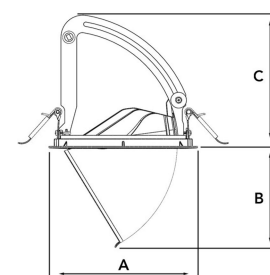

TECHNICAL SPECIFICATION

Product Code	282-542-30
Colour	Grey
Control	On/off
CRI light colour	940
Delivered lumen output lm	2800
Driver	Stand alone, included
EEL	E
Light distribution	Flood
Lightsource	LED COB
Mains input voltage	220-240V
Measurements A	170
Measurements B	115,5
Measurements C	150
Mounting	Recessed
Position	360°/60°
Lifetime	L80 B10, 50.000h
Protection	IP 20, class III
Sawing instructions diameter	160
Start Time	Instant
System power W	24,5
Unit	mm
Weight	0,92

A= 170mm, B= 115,5mm, C= 150mm

Spot	14°	Medium	26°	Flood	37°	Wide Flood	55°
m	ø	m	ø	m	ø	m	ø
1.0	0.24	1.0	0.47	1.0	0.68	1.0	1.05
2.0	0.48	2.0	0.94	2.0	1.35	2.0	2.10
3.0	0.72	3.0	1.41	3.0	2.03	3.0	3.15

160mm