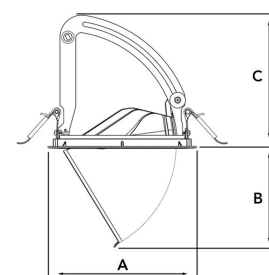

TECHNICAL SPECIFICATION

Product Code	282-542-20
Colour	Black
Control	On/off
CRI light colour	940
Delivered lumen output lm	2800
Driver	Stand alone, included
EEL	E
Light distribution	Flood
Lightsource	LED COB
Mains input voltage	220-240V
Measurements A	170
Measurements B	115,5
Measurements C	150
Mounting	Recessed
Position	360°/60°
Lifetime	L80 B10, 50.000h
Protection	IP 20, class III
Sawing instructions diameter	160
Start Time	Instant
System power W	24,5
Unit	mm
Weight	0,92

A= 170mm, B= 115,5mm, C= 150mm

Spot	14°	Medium	26°	Flood	37°	Wide Flood	55°
m	ø	m	ø	m	ø	m	ø
1.0	0.24	1.0	0.47	1.0	0.68	1.0	1.05
2.0	0.48	2.0	0.94	2.0	1.35	2.0	2.10
3.0	0.72	3.0	1.41	3.0	2.03	3.0	3.15

160mm