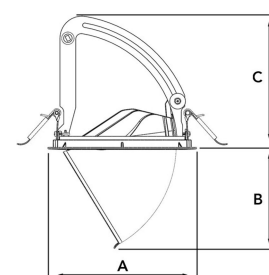

TECHNICAL SPECIFICATION

Product Code	282-503-30
Colour	Grey
Control	On/off
CRI light colour	930 (BBBL)
Delivered lumen output lm	2841
Driver	Stand alone, included
EEL	E
Light distribution	Wide flood
Lightsource	LED COB
Mains input voltage	220-240 V
Measurements A	170
Measurements B	115,5
Measurements C	150
Mounting	Recessed
Position	360°/60°
Lifetime	L80 B10, 50.000h
Protection	IP 20, class III
Sawing instructions diameter	160
Start Time	Instant
System power W	21,6
Unit	mm
Weight	0,92

A= 170mm, B= 115,5mm, C= 150mm

Spot	14°		26°		37°		55°	
	m	o	m	o	m	o	m	o
1.0	0.24	0.47	0.68	1.05	1.0	1.05	1.0	1.05
2.0	0.48	0.94	1.35	2.10	2.0	2.10	2.0	2.10
3.0	0.72	1.41	2.03	3.15	3.0	3.15	3.0	3.15

160mm