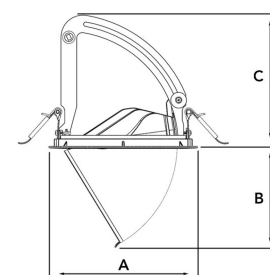

## TECHNICAL SPECIFICATION

|                              |                       |
|------------------------------|-----------------------|
| Product Code                 | 282-532-10            |
| Colour                       | White                 |
| Control                      | On/off                |
| CRI light colour             | 930 (BBBL)            |
| Delivered lumen output lm    | 4584                  |
| Driver                       | Stand alone, included |
| EEL                          | E                     |
| Light distribution           | Spot                  |
| Lightsource                  | LED COB               |
| Mains input voltage          | 220-240 V             |
| Measurements A               | 170                   |
| Measurements B               | 115,5                 |
| Measurements C               | 150                   |
| Mounting                     | Recessed              |
| Position                     | 360°/60°              |
| Lifetime                     | L80 B10, 50.000h      |
| Protection                   | IP 20, class III      |
| Sawing instructions diameter | 160                   |
| Start Time                   | Instant               |
| System power W               | 37,9                  |
| Unit                         | mm                    |
| Weight                       | 0,92                  |

A= 170mm, B= 115,5mm, C= 150mm

| Spot | Medium | Flood | Wide Flood |
|------|--------|-------|------------|
| 14°  | 26°    | 37°   | 55°        |
| m    | m      | m     | m          |
| 1.0  | 1.0    | 1.0   | 1.0        |
| 2.0  | 2.0    | 2.0   | 2.0        |
| 3.0  | 3.0    | 3.0   | 3.0        |
| 0.24 | 0.47   | 0.68  | 1.05       |
| 0.48 | 0.94   | 1.35  | 2.10       |
| 0.72 | 1.41   | 2.03  | 3.15       |

160mm