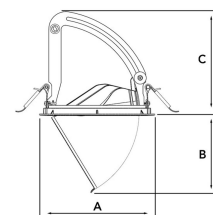

## Technical specification

Product Code	282-02091110062
Colour	Black
Control	On/off
CRI light colour	930 (BBBL)
Delivered lumen output lm	3700
Driver	Stand alone, included
EEL	E
Light distribution	Spot
Lightsource	LED COB
Mains input voltage	220-240 V
Measurements A	170
Measurements B	115,5
Measurements C	150
Mounting	Recessed
Position	360°/60°
Lifetime	L80 B10, 50.000h
Protection	IP 20, class III
Sawing instructions diameter	160
Start Time	Instant
System power W	29,4
Unit	mm
Weight	0,92

A= 170mm, B= 115,5mm, C= 150mm

Spot	Medium	Flood	Wide Flood
14° ø	26° ø	37° ø	55° ø
1.0 0.24	1.0 0.47	1.0 0.68	1.0 1.05
2.0 0.48	2.0 0.94	2.0 1.35	2.0 2.10
3.0 0.72	3.0 1.41	3.0 2.03	3.0 3.15

160mm