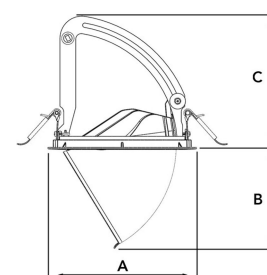

TECHNICAL SPECIFICATION

Product Code	282-511-10
Colour	White
Control	On/off
CRI light colour	930 (BBBL)
Delivered lumen output lm	3766
Driver	Stand alone, included
EEL	E
Light distribution	Medium
Lightsource	LED COB
Mains input voltage	220-240 V
Measurements A	170
Measurements B	115,5
Measurements C	150
Mounting	Recessed
Position	360°/60°
Lifetime	L80 B10, 50.000h
Protection	IP 20, class III
Sawing instructions diameter	160
Start Time	Instant
System power W	30,1
Unit	mm
Weight	0,92

A= 170mm, B= 115,5mm, C= 150mm

Spot	14°		26°		37°		55°	
	m	ø	m	ø	m	ø	m	ø
1.0	0.24		0.47		0.68		1.05	
2.0	0.48		0.94		1.35		2.10	
3.0	0.72		1.41		2.03		3.15	

160mm