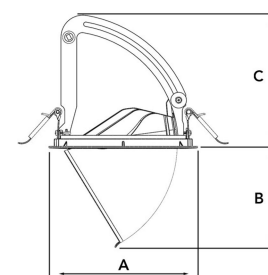

TECHNICAL SPECIFICATION

Product Code	282-501-30
Colour	Grey
Control	On/off
CRI light colour	930 (BBBL)
Delivered lumen output lm	2841
Driver	Stand alone, included
EEL	E
Light distribution	Medium
Lightsource	LED COB
Mains input voltage	220-240 V
Measurements A	170
Measurements B	115,5
Measurements C	150
Mounting	Recessed
Position	360°/60°
Lifetime	L80 B10, 50.000h
Protection	IP 20, class III
Sawing instructions diameter	160
Start Time	Instant
System power W	21,6
Unit	mm
Weight	0,92

A= 170mm, B= 115,5mm, C= 150mm

Spot	14°	Medium	26°	Flood	37°	Wide Flood	55°
m	ø	m	ø	m	ø	m	ø
1.0	0.24	1.0	0.47	1.0	0.68	1.0	1.05
2.0	0.48	2.0	0.94	2.0	1.35	2.0	2.10
3.0	0.72	3.0	1.41	3.0	2.03	3.0	3.15

160mm