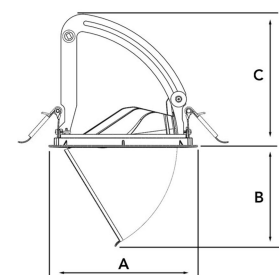

TECHNICAL SPECIFICATION

Product Code	282-501-20
Colour	Black
Control	On/off
CRI light colour	930 (BBBL)
Delivered lumen output lm	2841
Driver	Stand alone, included
EEL	E
Light distribution	Medium
Lightsource	LED COB
Mains input voltage	220-240 V
Measurements A	170
Measurements B	115,5
Measurements C	150
Mounting	Recessed
Position	360°/60°
Lifetime	L80 B10, 50.000h
Protection	IP 20, class III
Sawing instructions diameter	160
Start Time	Instant
System power W	21,6
Unit	mm
Weight	0,92

A= 170mm, B= 115,5mm, C= 150mm

Spot	14°		26°		37°		55°	
	m	ø	m	ø	m	ø	m	ø
1.0	0.24		0.47		0.68		1.05	
2.0	0.48		0.94		1.35		2.10	
3.0	0.72		1.41		2.03		3.15	

160mm