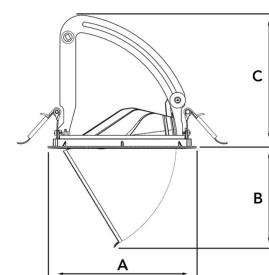

TECHNICAL SPECIFICATION

Product Code	282-534-10
Colour	White
Control	On/off
CRI light colour	930 (BBBL)
Delivered lumen output lm	4584
Driver	Stand alone, included
EEL	E
Light distribution	Flood
Lightsource	LED COB
Mains input voltage	220-240 V
Measurements A	170
Measurements B	115,5
Measurements C	150
Mounting	Recessed
Position	360°/60°
Lifetime	L80 B10, 50.000h
Protection	IP 20, class III
Sawing instructions diameter	160
Start Time	Instant
System power W	37,9
Unit	mm
Weight	0,92

A= 170mm, B= 115,5mm, C= 150mm

Spot	Medium	Flood	Wide Flood
14°	26°	37°	55°
m	m	m	m
ø	ø	ø	ø
1.0	1.0	1.0	1.0
0.24	0.47	0.68	1.05
2.0	2.0	2.0	2.0
0.48	0.94	1.35	2.10
3.0	3.0	3.0	3.0
0.72	1.41	2.08	3.15

160mm