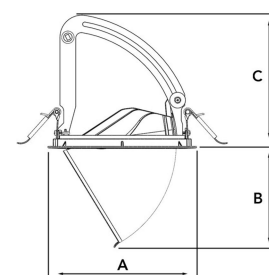

TECHNICAL SPECIFICATION

Product Code	282-512-20
Colour	Black
Control	On/off
CRI light colour	930 (BBBL)
Delivered lumen output lm	3766
Driver	Stand alone, included
EEL	E
Light distribution	Flood
Lightsource	LED COB
Mains input voltage	220-240 V
Measurements A	170
Measurements B	115,5
Measurements C	150
Mounting	Recessed
Position	360°/60°
Lifetime	L80 B10, 50.000h
Protection	IP 20, class III
Sawing instructions diameter	160
Start Time	Instant
System power W	30,1
Unit	mm
Weight	0,92

A= 170mm, B= 115,5mm, C= 150mm

Spot	14°	Medium	26°	Flood	37°	Wide Flood	55°
m	ø	m	ø	m	ø	m	ø
1.0	0.24	1.0	0.47	1.0	0.68	1.0	1.05
2.0	0.48	2.0	0.94	2.0	1.35	2.0	2.10
3.0	0.72	3.0	1.41	3.0	2.03	3.0	3.15

160mm