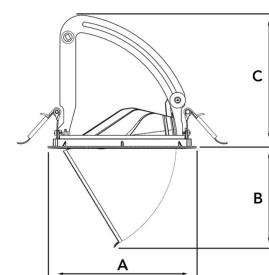

## TECHNICAL SPECIFICATION

Product Code	282-502-30
Colour	Grey
Control	On/off
CRI light colour	930 (BBBL)
Delivered lumen output lm	2841
Driver	Stand alone, included
EEL	E
Light distribution	Flood
Lightsource	LED COB
Mains input voltage	220-240 V
Measurements A	170
Measurements B	115,5
Measurements C	150
Mounting	Recessed
Position	360°/60°
Lifetime	L80 B10, 50.000h
Protection	IP 20, class III
Sawing instructions diameter	160
Start Time	Instant
System power W	21,6
Unit	mm
Weight	0,92

A= 170mm, B= 115,5mm, C= 150mm

Spot	Medium	Flood	Wide Flood
14°	26°	37°	55°
m	m	m	m
1.0	1.0	1.0	1.0
2.0	2.0	2.0	2.0
3.0	3.0	3.0	3.0
0.24	0.47	0.68	1.05
0.48	0.94	1.35	2.10
0.72	1.41	2.03	3.15

160mm