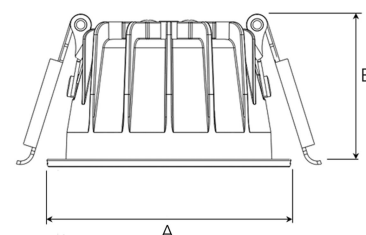

# TITAN MICRO 1200, 930 (BBBL), MEDIUM W/ GLASS, GREY

ITAB

- ✓ Techo discreto y de aspecto limpio
- ✓ Disponible en varios tamaños y paquetes de lúmenes
- ✓ Instalación sin herramientas
- ✓ Disponible en blanco, negro y gris

## TECHNICAL SPECIFICATION

Product Code	328-501-30
Colour	Grey
Control	On/off
CRI light colour	930 (BBBL)
Delivered lumen output lm	1150
Driver	Stand alone, included
EEL	E
Light distribution	Medium
Lightsource	LED COB
Mains input voltage	220-240 V
Measurements A	71
Measurements B	42
Mounting	Recessed
Position	Fixed
Lifetime	L80 B10, 50.000h
Protection	IP 20, class III
Sawing instructions diameter	64
Start Time	Instant
System power W	11
Unit	mm
Weight	0,2

A= 71mm, B= 42mm

Spot	Medium	Flood	Wide Flood
15°	27°	36°	56°
m	o	m	o
1.0	0.26	1.0	0.47
2.0	0.53	2.0	0.95
3.0	0.79	3.0	1.42
		1.0	0.65
		2.0	1.30
		3.0	1.95
		1.0	1.06
		2.0	2.12
		3.0	3.18

64mm