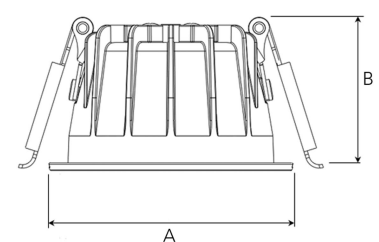

TITAN MICRO 1200, 930 (BBBL), MEDIUM W/ GLASS, GREY

ITAB

- ✓ Techo discreto y de aspecto limpio
- ✓ Disponible en varios tamaños y paquetes de lúmenes
- ✓ Instalación sin herramientas
- ✓ Disponible en blanco, negro y gris

TECHNICAL SPECIFICATION

Product Code	328-501-30
Colour	Grey
Control	On/off
CRI light colour	930 (BBBL)
Delivered lumen output lm	1150
Driver	Stand alone, included
EEL	E
Light distribution	Medium
Lightsource	LED COB
Mains input voltage	220-240 V
Measurements A	71
Measurements B	42
Mounting	Recessed
Position	Fixed
Lifetime	L80 B10, 50.000h
Protection	IP 20, class III
Sawing instructions diameter	64
Start Time	Instant
System power W	11
Unit	mm
Weight	0,2

A= 71mm, B= 42mm

Spot	15°		27°		36°		56°	
	m	ø	m	ø	m	ø	m	ø
1.0	0.26	0.47	0.65	1.06	1.30	2.12	3.18	
2.0	0.53	0.95	1.30	2.12	1.95	3.18		
3.0	0.79	1.42	1.95					

64mm