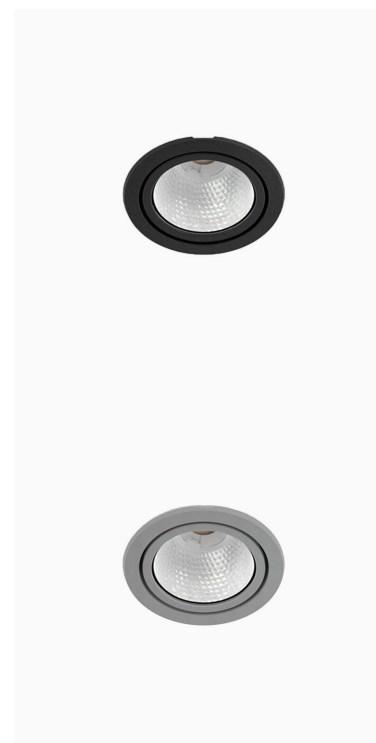

# TITAN MICRO 1200, 930 (BBBL), MEDIUM W/ GLASS, GREY

ITAB

- ✓ Techo discreto y de aspecto limpio
- ✓ Disponible en varios tamaños y paquetes de lúmenes
- ✓ Instalación sin herramientas
- ✓ Disponible en blanco, negro y gris

## TECHNICAL SPECIFICATION

Product Code	328-501-30
Colour	Grey
Control	On/off
CRI light colour	930 (BBBL)
Delivered lumen output lm	1150
Driver	Stand alone, included
EEL	E
Light distribution	Medium
Lightsource	LED COB
Mains input voltage	220-240 V
Measurements A	71
Measurements B	42
Mounting	Recessed
Position	Fixed
Lifetime	L80 B10, 50.000h
Protection	IP 20, class III
Sawing instructions diameter	64
Start Time	Instant
System power W	11
Unit	mm
Weight	0,2

A= 71mm, B= 42mm

Spot	Medium	Flood	Wide Flood
15°	27°	36°	56°
m	o	m	o
1.0	0.26	1.0	0.47
2.0	0.53	2.0	0.95
3.0	0.79	3.0	1.42
		1.0	0.65
		2.0	1.30
		3.0	1.95
		1.0	1.06
		2.0	2.12
		3.0	3.18

64mm