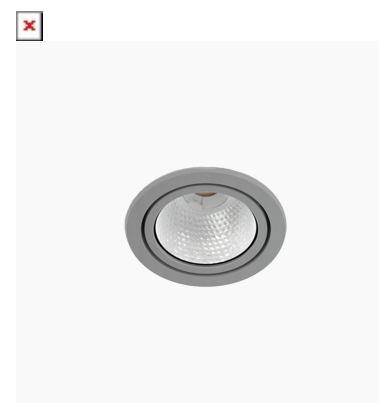

TITAN MICRO 1200, 930 (BBBL), MEDIUM W/ GLASS, GREY

ITAB

- ✓ Techo discreto y de aspecto limpio
- ✓ Disponible en varios tamaños y paquetes de lúmenes
- ✓ Instalación sin herramientas
- ✓ Disponible en blanco, negro y gris

TECHNICAL SPECIFICATION

Product Code	328-501-30
Colour	Grey
Control	On/off
CRI light colour	930 (BBBL)
Delivered lumen output lm	1150
Driver	Stand alone, included
EEL	E
Light distribution	Medium
Lightsource	LED COB
Mains input voltage	220-240 V
Measurements A	71
Measurements B	42
Mounting	Recessed
Position	Fixed
Lifetime	L80 B10, 50.000h
Protection	IP 20, class III
Sawing instructions diameter	64
Start Time	Instant
System power W	11
Unit	mm
Weight	0,2