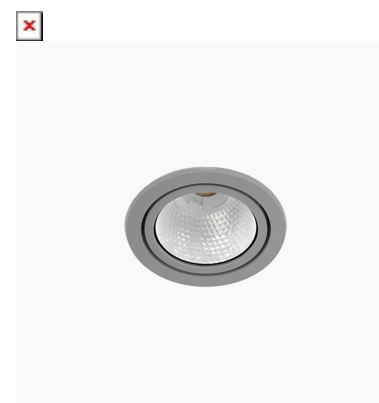

# TITAN MICRO 1200, 930 (BBBL), MEDIUM W/ GLASS, WHITE

ITAB

- ✓ Techo discreto y de aspecto limpio
- ✓ Disponible en varios tamaños y paquetes de lúmenes
- ✓ Instalación sin herramientas
- ✓ Disponible en blanco, negro y gris

## TECHNICAL SPECIFICATION

Product Code	328-501-10
Colour	White
Control	On/off
CRI light colour	930 (BBBL)
Delivered lumen output lm	1150
Driver	Stand alone, included
EEL	E
Light distribution	Medium
Lightsource	LED COB
Mains input voltage	220-240 V
Measurements A	71
Measurements B	42
Mounting	Recessed
Position	Fixed
Lifetime	L80 B10, 50.000h
Protection	IP 20, class III
Sawing instructions diameter	64
Start Time	Instant
System power W	11
Unit	mm
Weight	0,2