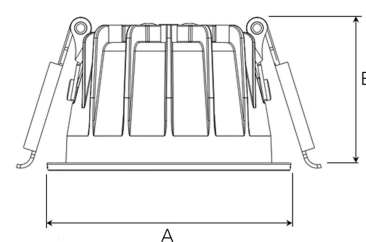

TITAN MICRO 1200, 930 (BBBL), WIDE FLOOD W/ GLASS, BLACK

ITAB

- ✓ Techo discreto y de aspecto limpio
- ✓ Disponible en varios tamaños y paquetes de lúmenes
- ✓ Instalación sin herramientas
- ✓ Disponible en blanco, negro y gris

TECHNICAL SPECIFICATION

Product Code	328-503-20
Colour	Black
Control	On/off
CRI light colour	930 (BBBL)
Delivered lumen output lm	1150
Driver	Stand alone, included
EEL	E
Light distribution	Wide flood
Lightsource	LED COB
Mains input voltage	220-240 V
Measurements A	71
Measurements B	42
Mounting	Recessed
Position	Fixed
Lifetime	L80 B10, 50.000h
Protection	IP 20, class III
Sawing instructions diameter	64
Start Time	Instant
System power W	11
Unit	mm
Weight	0,2

A= 71mm, B= 42mm

Spot	15°		27°		36°		56°	
	m	ø	m	ø	m	ø	m	ø
1.0	0.26		1.0	0.47	1.0	0.65	1.0	1.06
2.0	0.53		2.0	0.95	2.0	1.30	2.0	2.12
3.0	0.79		3.0	1.42	3.0	1.95	3.0	3.18

64mm