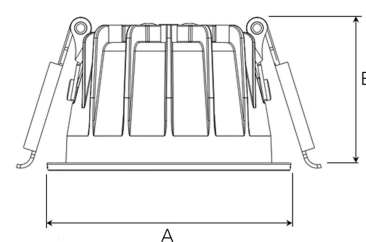

TITAN MICRO 1200, 930 (BBBL), WIDE FLOOD W/ GLASS, WHITE

ITAB

- ✓ Techo discreto y de aspecto limpio
- ✓ Disponible en varios tamaños y paquetes de lúmenes
- ✓ Instalación sin herramientas
- ✓ Disponible en blanco, negro y gris

TECHNICAL SPECIFICATION

Product Code	328-503-10
Colour	White
Control	On/off
CRI light colour	930 (BBBL)
Delivered lumen output lm	1150
Driver	Stand alone, included
EEL	E
Light distribution	Wide flood
Lightsource	LED COB
Mains input voltage	220-240 V
Measurements A	71
Measurements B	42
Mounting	Recessed
Position	Fixed
Lifetime	L80 B10, 50.000h
Protection	IP 20, class III
Sawing instructions diameter	64
Start Time	Instant
System power W	11
Unit	mm
Weight	0,2

A= 71mm, B= 42mm

Spot	15°		27°		36°		56°	
	m	ø	m	ø	m	ø	m	ø
1.0	0.26	0.47	0.65	1.06	1.30	2.12	3.18	
2.0	0.53	0.95	1.30	2.12	1.95	3.18		
3.0	0.79	1.42	1.95					

64mm