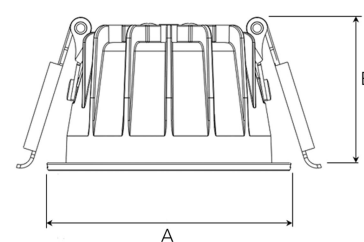

TITAN MICRO 1200, 930 (BBBL), SPOT W/ GLASS, GREY

ITAB

- ✓ Techo discreto y de aspecto limpio
- ✓ Disponible en varios tamaños y paquetes de lúmenes
- ✓ Instalación sin herramientas
- ✓ Disponible en blanco, negro y gris

TECHNICAL SPECIFICATION

Product Code	328-500-30
Colour	Grey
Control	On/off
CRI light colour	930 (BBBL)
Delivered lumen output lm	1150
Driver	Stand alone, included
EEL	E
Light distribution	Spot
Lightsource	LED COB
Mains input voltage	220-240 V
Measurements A	71
Measurements B	42
Mounting	Recessed
Position	Fixed
Lifetime	L80 B10, 50.000h
Protection	IP 20, class III
Sawing instructions diameter	64
Start Time	Instant
System power W	11
Unit	mm
Weight	0,2

A= 71mm, B= 42mm

Spot	15°		Medium		27°		Flood		36°		Wide Flood		56°	
	m	ø	m	ø	m	ø	m	ø	m	ø	m	ø	m	ø
1.0	0.26		1.0	0.47		1.0	0.65		1.0	1.06		1.0	1.06	
2.0	0.53		2.0	0.95		2.0	1.30		2.0	2.12		2.0	2.12	
3.0	0.79		3.0	1.42		3.0	1.95		3.0	3.18		3.0	3.18	

64mm