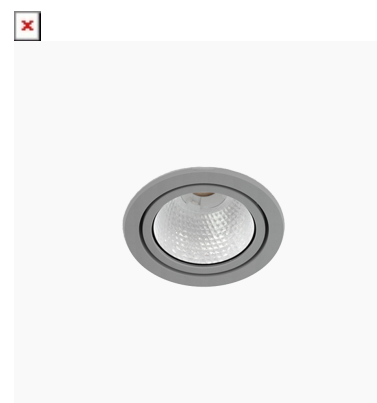

TITAN MICRO 1200, 930 (BBBL), SPOT W/ GLASS, GREY

ITAB

- ✓ Techo discreto y de aspecto limpio
- ✓ Disponible en varios tamaños y paquetes de lúmenes
- ✓ Instalación sin herramientas
- ✓ Disponible en blanco, negro y gris

TECHNICAL SPECIFICATION

Product Code	328-500-30
Colour	Grey
Control	On/off
CRI light colour	930 (BBBL)
Delivered lumen output lm	1150
Driver	Stand alone, included
EEL	E
Light distribution	Spot
Lightsource	LED COB
Mains input voltage	220-240 V
Measurements A	71
Measurements B	42
Mounting	Recessed
Position	Fixed
Lifetime	L80 B10, 50.000h
Protection	IP 20, class III
Sawing instructions diameter	64
Start Time	Instant
System power W	11
Unit	mm
Weight	0,2

64mm